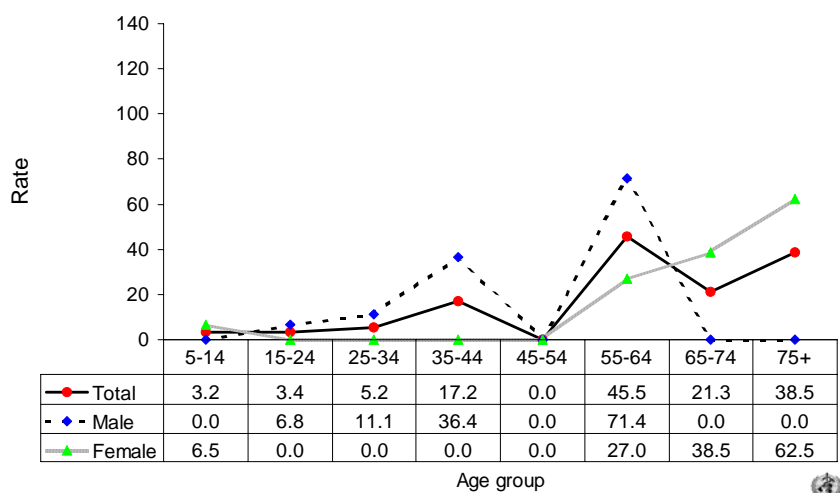

Suicide rates (per 100,000), by gender, Saint Lucia, 1975-1988.

Suicide rates (per 100,000), by gender and age, Saint Lucia, 1988.

Number of suicides by age group and gender. SAINT LUCIA, 1995.

Age (years)	5-14	15-24	25-34	35-44	45-54	55-64	65-74	75+	All
Males	0	2	4	3	0	0	0	0	9
Females	0	0	0	1	0	0	0	0	1
Total	0	2	4	4	0	0	0	0	10