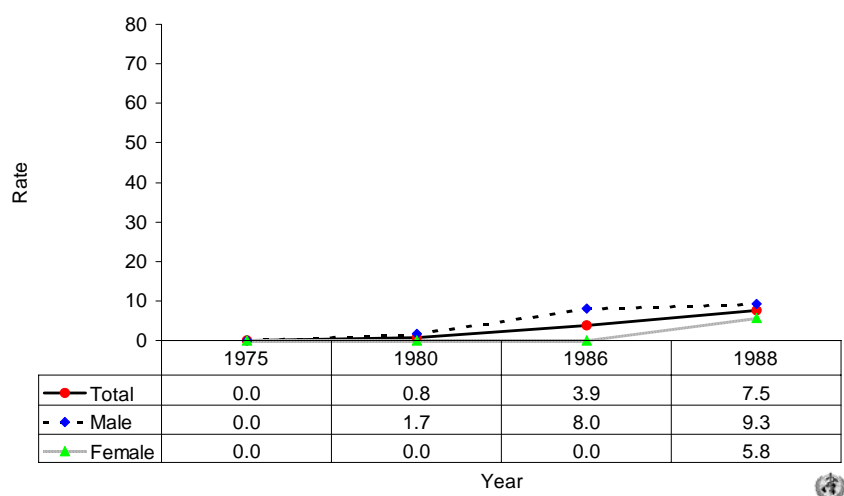

Suicide rates (per 100,000), by gender, Saint Lucia, 1975-1988.

Suicide rates (per 100,000), by gender and age, Saint Lucia, 1988.

Number of suicides by age group and gender. SAINT LUCIA, 1995.

Age (years)	5-14	15-24	25-34	35-44	45-54	55-64	65-74	75+	All
Males	0	2	4	3	0	0	0	0	9
Females	0	0	0	1	0	0	0	0	1
Total	0	2	4	4	0	0	0	0	10