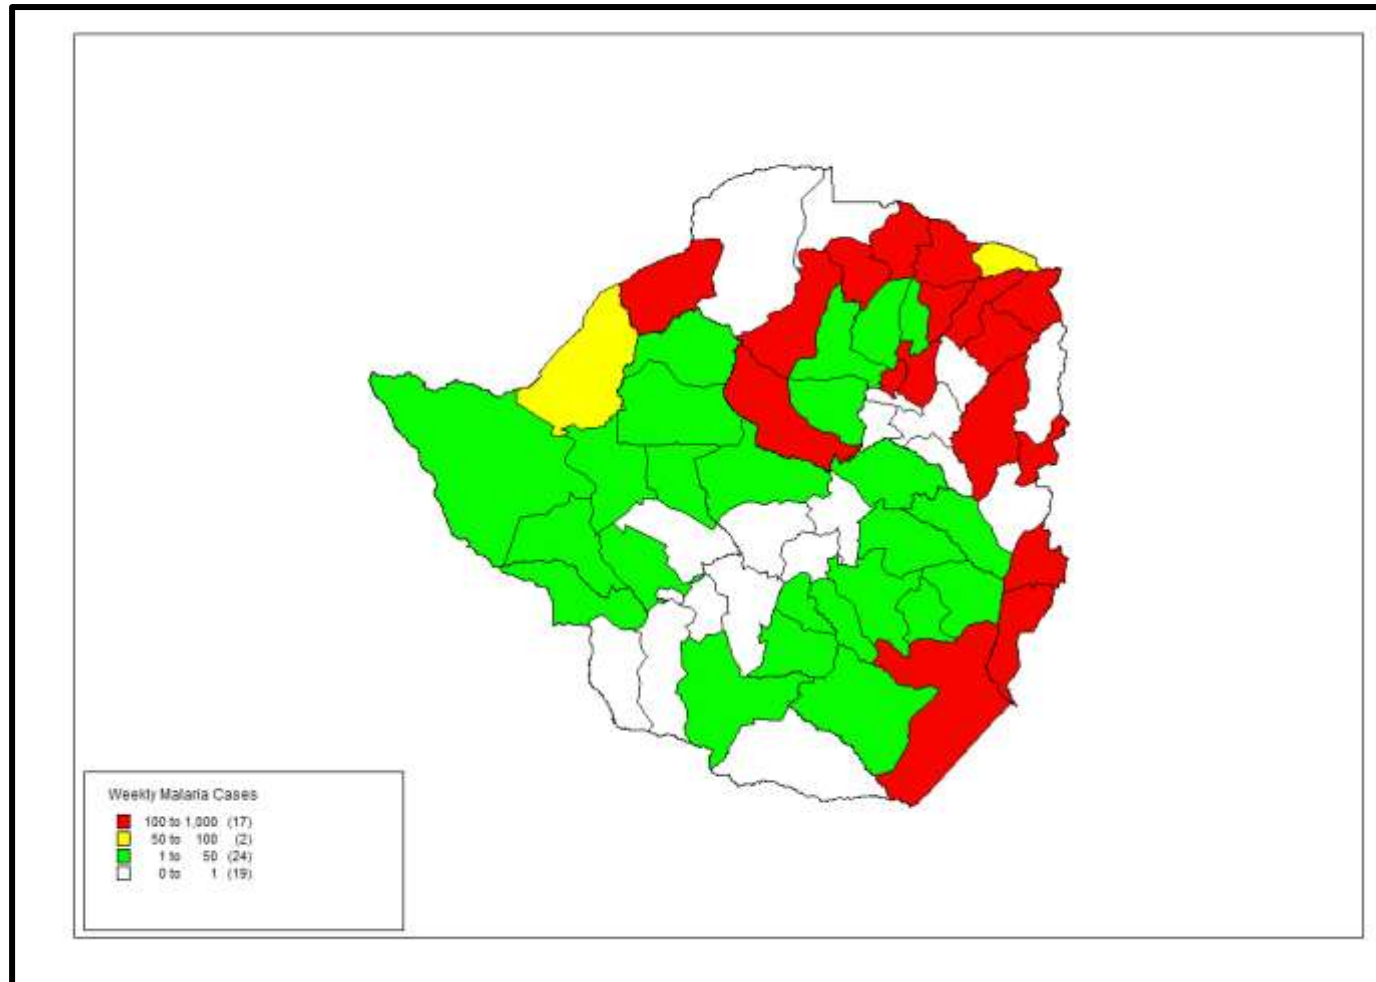

Malaria Cases Reported in Zimbabwe, week 20, 2011

Source: Weekly Disease Surveillance System