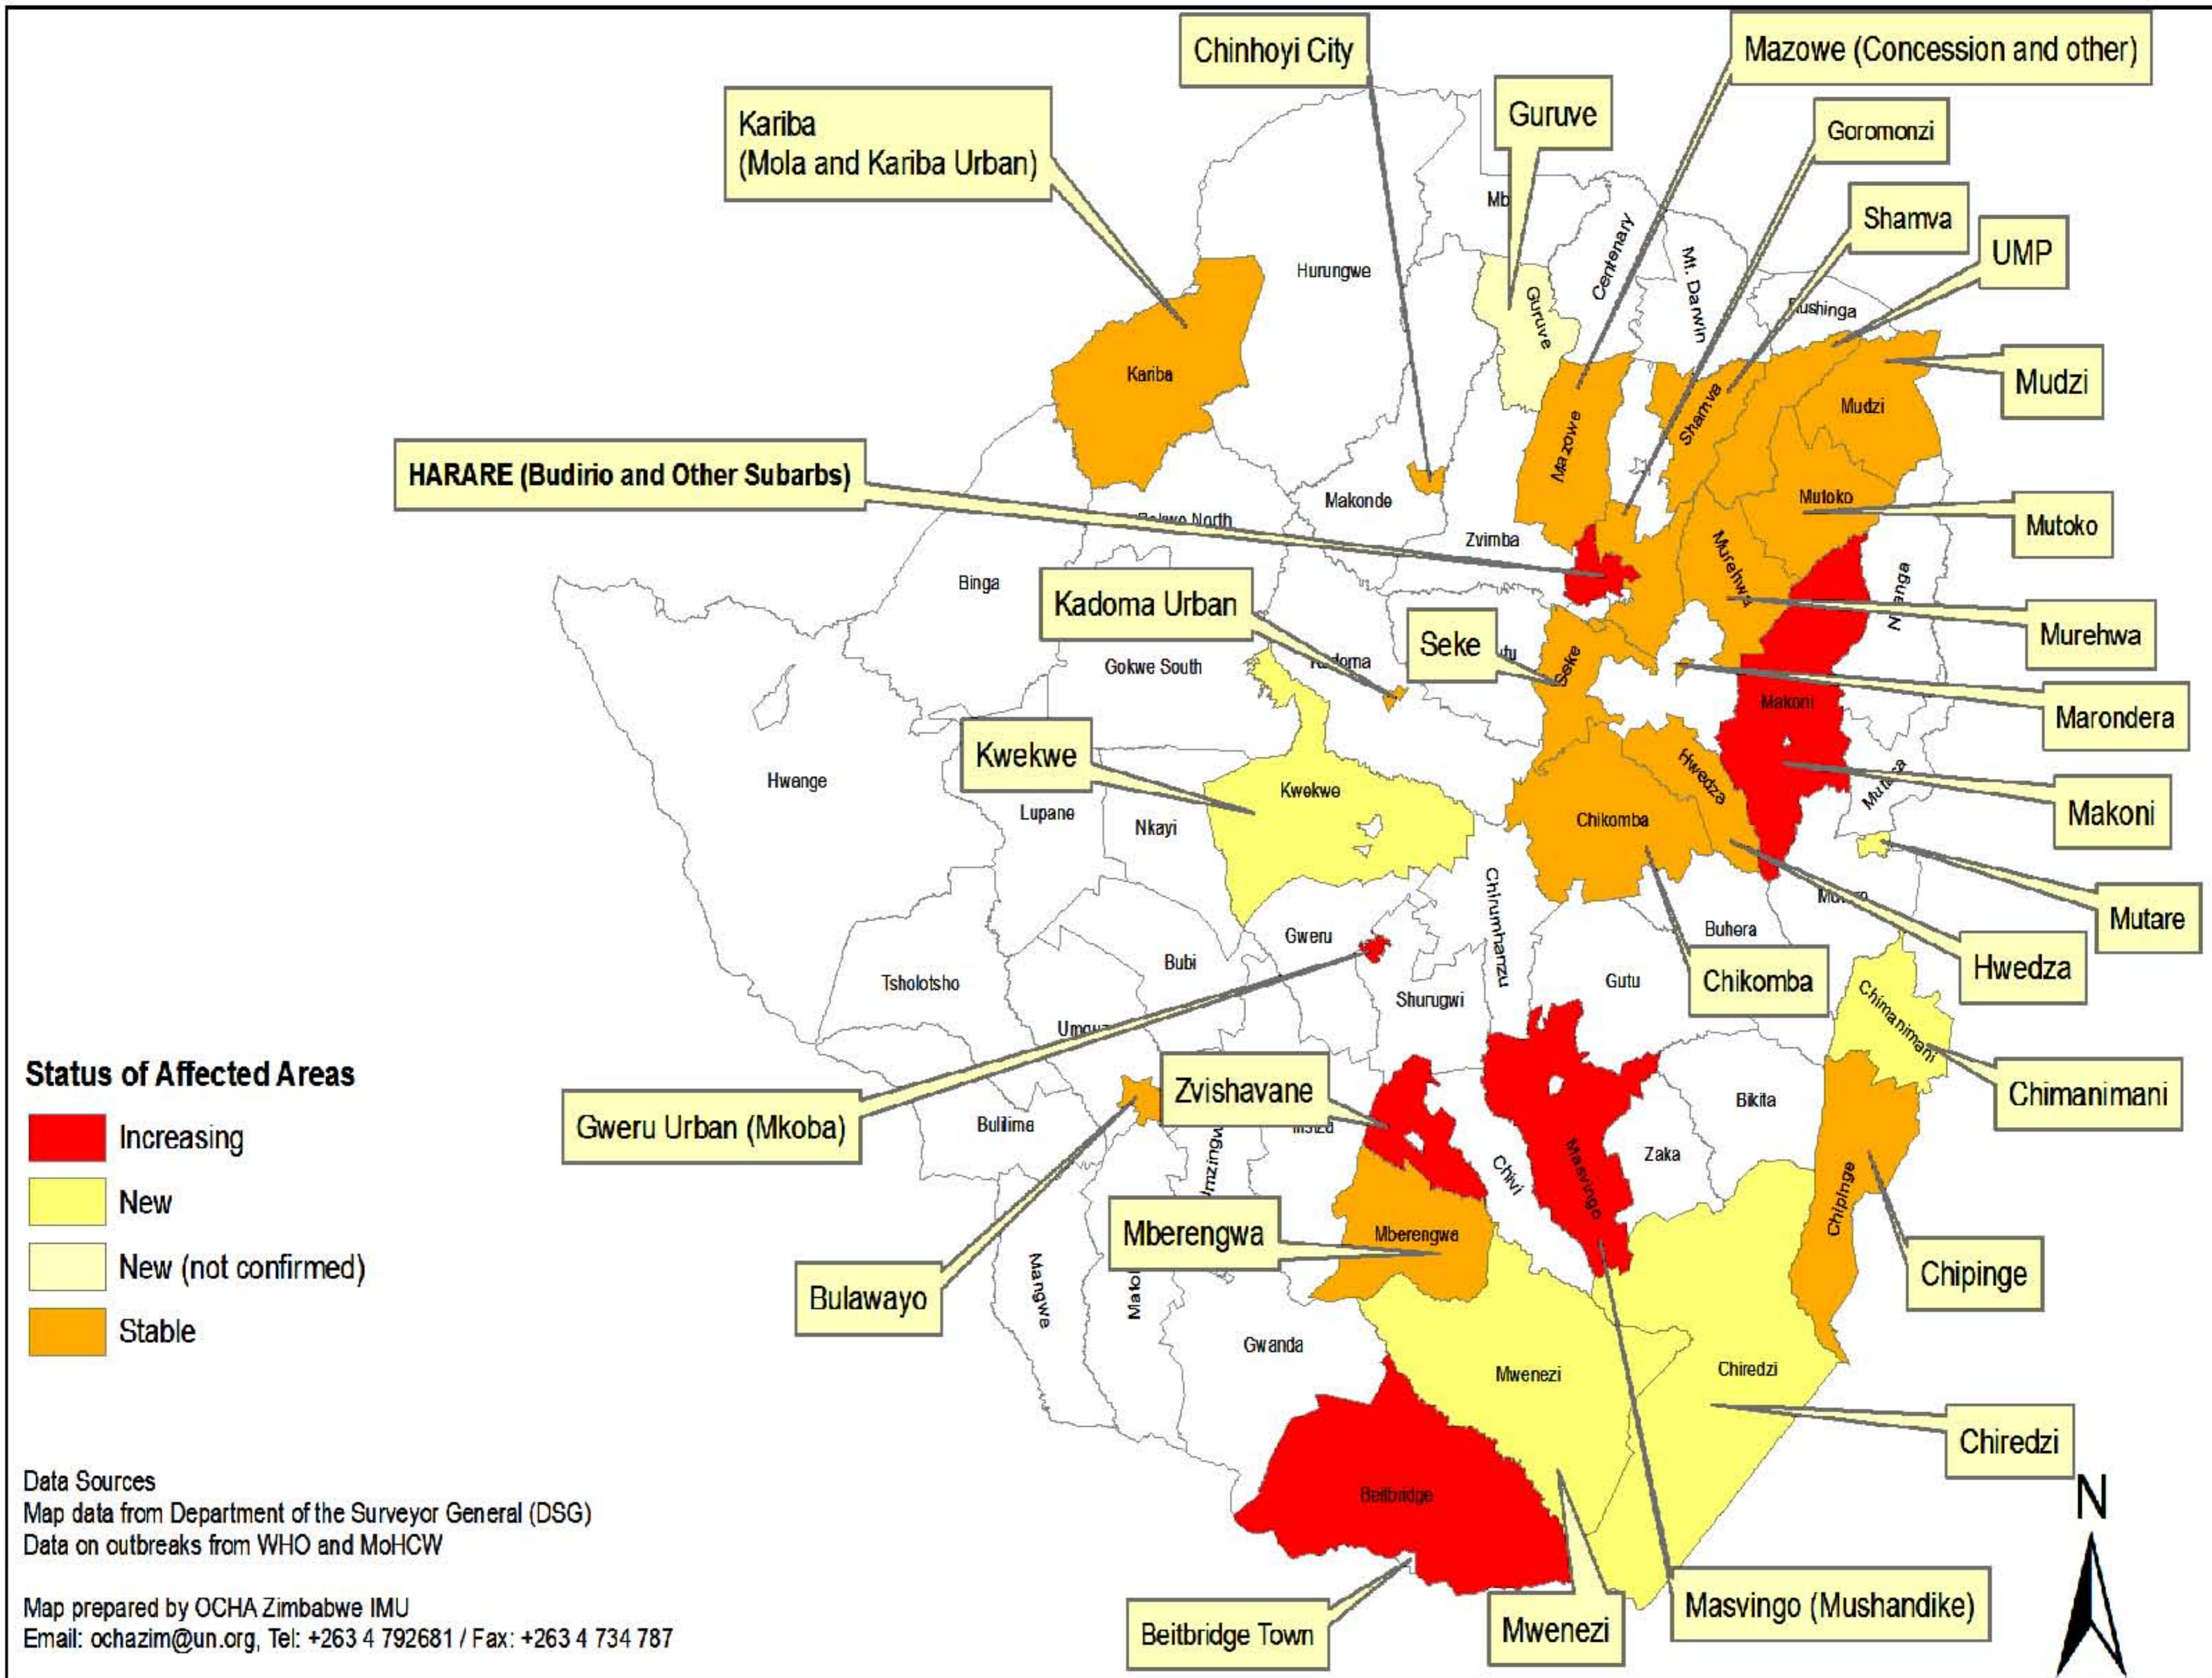

ZIMBABWE Areas Affected by Cholera and Anthrax Outbreaks (September - November 2008)

24 November 2008

The boundaries and names shown and the designations used on this map do not imply official endorsement or acceptance by the United Nations.